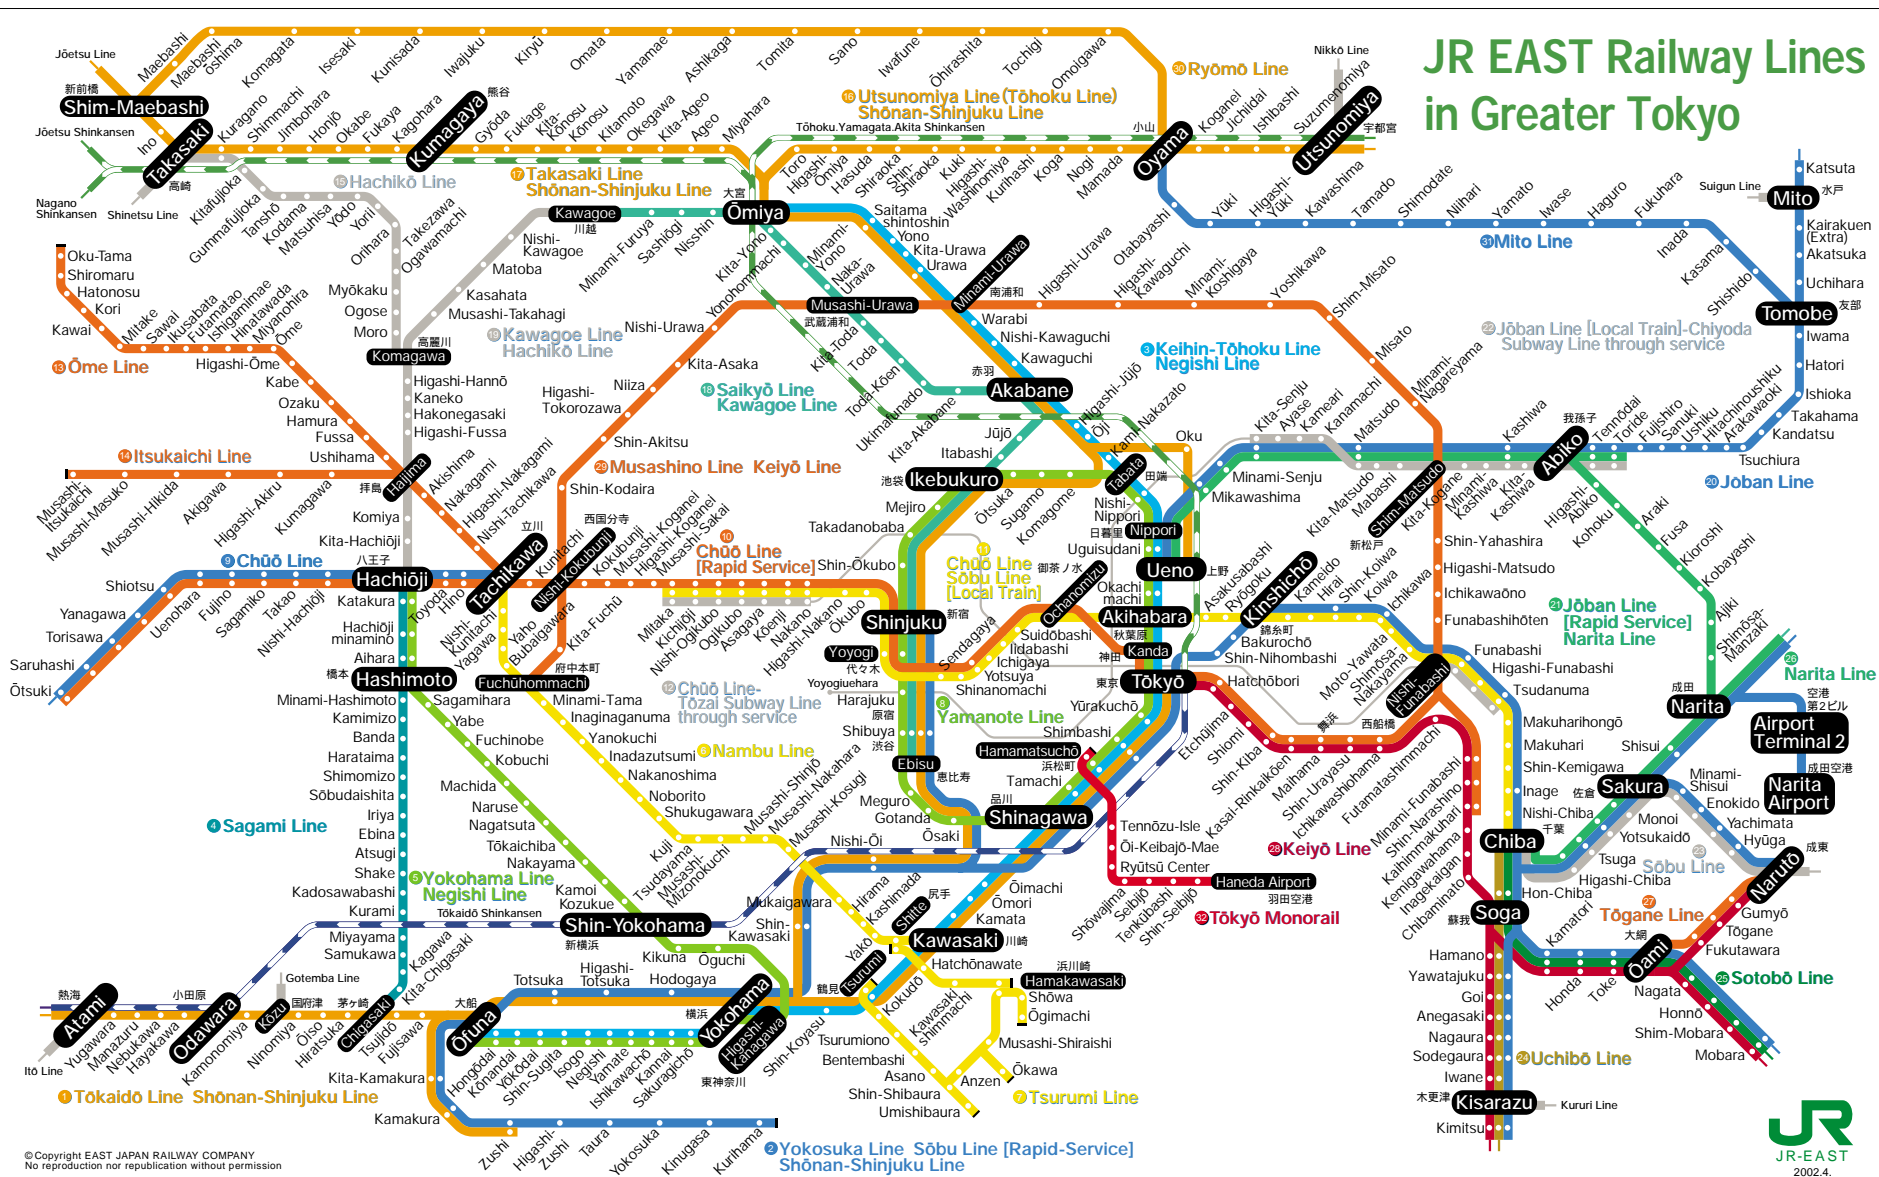

JR EAST Railway Lines in Greater Tokyo

- ① Tōkaidō Line Shōnan-Shinjuku Line
- ② Yokosuka Line Sōbu Line [Rapid Service] Shōnan-Shinjuku Line
- ③ Keihin-Tōhoku Line Negishi Line
- ④ Sagami Line
- ⑤ Yokohama Line Negishi Line through service
- ⑥ Nambu Line
- ⑦ Tsurumi Line
- ⑧ Yamanote Line
- ⑨ Chūō Line
- ⑩ Chūō Line [Rapid Service]
- ⑪ Chūō Line Sōbu Line [Local Train]
- ⑫ Chūō Line-Tōzai Subway Line through service
- ⑬ Ōme Line
- ⑭ Itsukaichi Line
- ⑮ Hachikō Line
- ⑯ Utsunomiya Line (Tōhoku Line) Shōnan-Shinjuku Line
- ⑰ Takasaki Line Shōnan-Shinjuku Line
- ⑱ Saikyō Line Kawagoe Line
- ⑲ Ryōmō Line
- ⑳ Jōban Line
- ㉑ Jōban Line [Rapid Service] Narita Line
- ㉒ Jōban Line [Local Train]-Chiyoda Subway Line through service
- ㉓ Sōbu Line
- ㉔ Uchibō Line
- ㉕ Sotobō Line
- ㉖ Narita Line
- ㉗ Tōgane Line
- ㉘ Keiyō Line
- ㉙ Musashino Line Keiyō Line
- ㉚ Ryōmō Line
- ㉛ Mito Line
- ㉜ Tōkyō Monorail